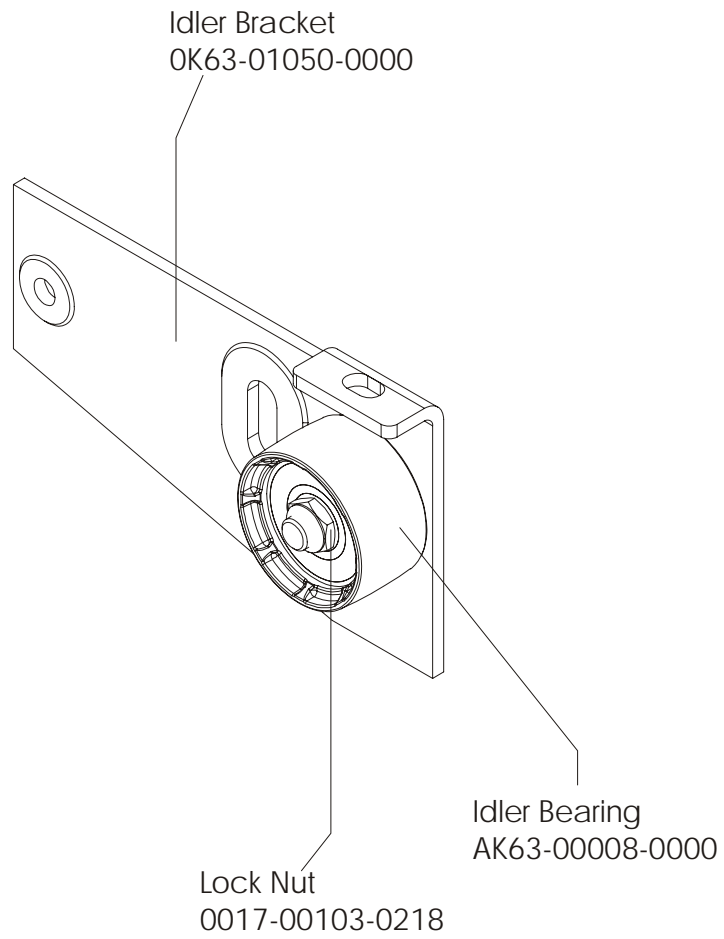

Seat Bottom Assembly 15

Seat Frame Assembly 16

Seat Pads and Accessory Tray 17

Extrusion Assembly..... 18

Seat Locking Assembly 19

Wheel and Leveler 20

Cables 21

Description	Part No.
OPERATION MANUAL	M051-00K39-A167
POWER OPTION KIT 120V	GK39-00002-0002
POWER OPTION KIT 240/50V UK	GK39-00002-0004
POWER OPTION KIT 240V+AUS	GK39-00002-0005
POWER OPTION KIT 230/50V CON	GK39-00002-0006
HARDWARE BAG	GK39-00002-0008
TOUCH UP PAINT: SPRAY CAN .5 OZ BOTTLE W/APPLICATOR .33 OZ PEN	0017-00008-0204 0017-00008-0205 0017-00008-0206
SERVICE MANUAL	M051-00K39-A012

Resistor Assembly
AK39-00020-0001

Power Control Board Assembly
AK39-00022-0001

Alternator w/Pulley Assembly
AK63-00093-0000

Idler Bracket Assembly
AK63-00021-0000

Locking Assembly
AK51-00053-0001